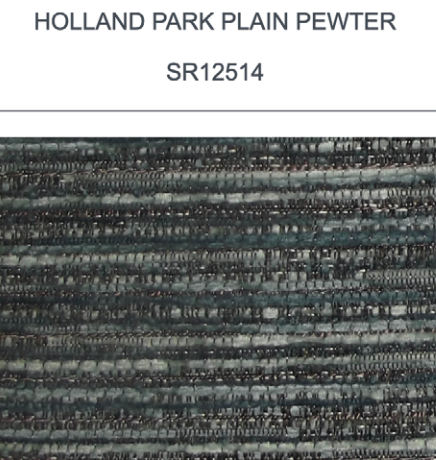

HOLLAND PARK LATTICE AQUA
SR12536

HOLLAND PARK LATTICE DENIM
SR12537

HOLLAND PARK LATTICE COCOA
SR12538

Plain

HOLLAND PARK PLAIN PLUM
SR12510

HOLLAND PARK PLAIN MARBLE
SR12511

HOLLAND PARK PLAIN TRAVERTINE
SR12512

HOLLAND PARK PLAIN OATMEAL
SR12513

HOLLAND PARK PLAIN PEWTER
SR12514

HOLLAND PARK PLAIN GREY
SR12515

HOLLAND PARK PLAIN AQUA
SR12516

HOLLAND PARK PLAIN DENIM
SR12517

HOLLAND PARK PLAIN COCOA
SR12518

Stripe

HOLLAND PARK STRIPE PLUM
SR12520

HOLLAND PARK STRIPE MARBLE
SR12521

HOLLAND PARK STRIPE TRAVERTINE
SR12522

HOLLAND PARK STRIPE OATMEAL
SR12523

HOLLAND PARK STRIPE PEWTER
SR12524

HOLLAND PARK STRIPE GREY
SR12525

HOLLAND PARK STRIPE AQUA
SR12526

HOLLAND PARK STRIPE DENIM
SR12527

HOLLAND PARK STRIPE COCOA
SR12528

Swirl

HOLLAND PARK SWIRL PLUM
SR12540

HOLLAND PARK SWIRL MARBLE
SR12541

HOLLAND PARK SWIRL TRAVERTINE
SR12542

HOLLAND PARK SWIRL OATMEAL
SR12543