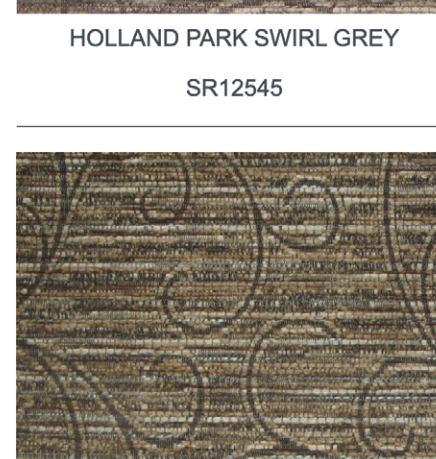

HOLLAND PARK PLAIN OATMEAL
SR12513

HOLLAND PARK PLAIN PEWTER
SR12514

HOLLAND PARK PLAIN GREY
SR12515

HOLLAND PARK PLAIN AQUA
SR12516

HOLLAND PARK PLAIN DENIM
SR12517

HOLLAND PARK PLAIN COCOA
SR12518

Stripe

HOLLAND PARK STRIPE PLUM
SR12520

HOLLAND PARK STRIPE DENIM
SR12527

HOLLAND PARK STRIPE COCOA
SR12528

Swirl

HOLLAND PARK SWIRL PLUM
SR12540

HOLLAND PARK SWIRL MARBLE
SR12541

HOLLAND PARK SWIRL TRAVERTINE
SR12542

HOLLAND PARK SWIRL OATMEAL
SR12543

HOLLAND PARK SWIRL PEWTER
SR12544

HOLLAND PARK SWIRL GREY
SR12545

HOLLAND PARK SWIRL AQUA
SR12546

HOLLAND PARK SWIRL DENIM
SR12547

HOLLAND PARK SWIRL COCOA
SR12548